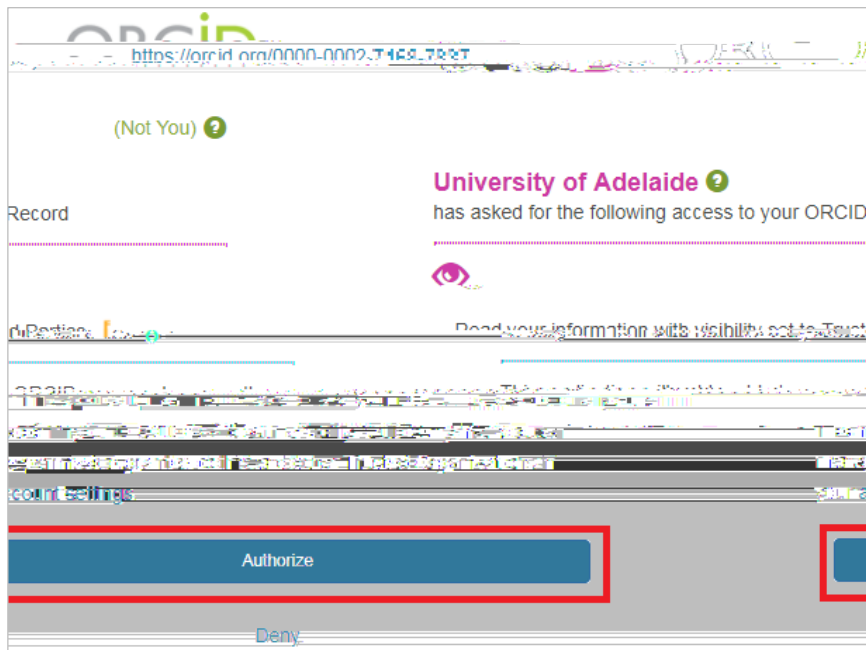

UNIVERSITY
ADELAIDE

4. You will be prompted to log in to your ORCID account, then to authorise the University of Adelaide to access your ORCID record. Click

For further support or questions, please contact Research Technology Support on +61 8 8313 7799 or email researchsupport@adelaide.edu.au